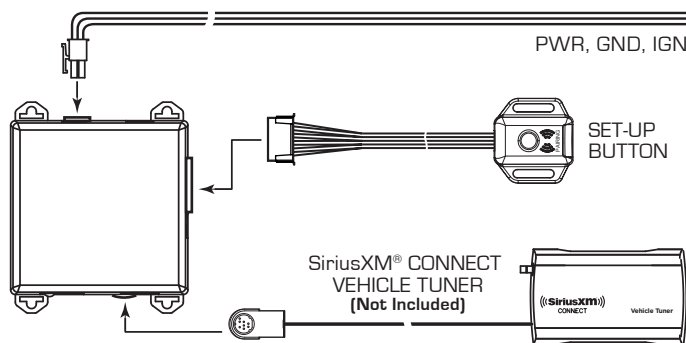

SATELLITE RADIO STREAMING INTEGRATION KIT

- Kit Includes**
- Interface module (SATSTREAM)
 - Power harness
 - Setup button

Application

Designed to add SiriusXM satellite radio to select 2014+ Toyota and Scion vehicles featuring display radio with Bluetooth content browsing capability.

Install the SATSTREAM module with a 3-wire power harness and simply connect a SiriusXM Connect Vehicle Tuner.

SiriusXM Connect Vehicle Tuner and Subscription required and sold separately.

Model	Make	Year
4-RUNNER	TOYOTA	2014-2015
CAMRY	TOYOTA	2014-2015
COROLLA	TOYOTA	2014-2015
HIGHLANDER	TOYOTA	2014-2015
RAV-4	TOYOTA	2014-2015
SIENNA	TOYOTA	2015
TACOMA	TOYOTA	2014-2015
TUNDRA	TOYOTA	2014-2015
YARIS	TOYOTA	2015
SCION	*ALL	2014-2015